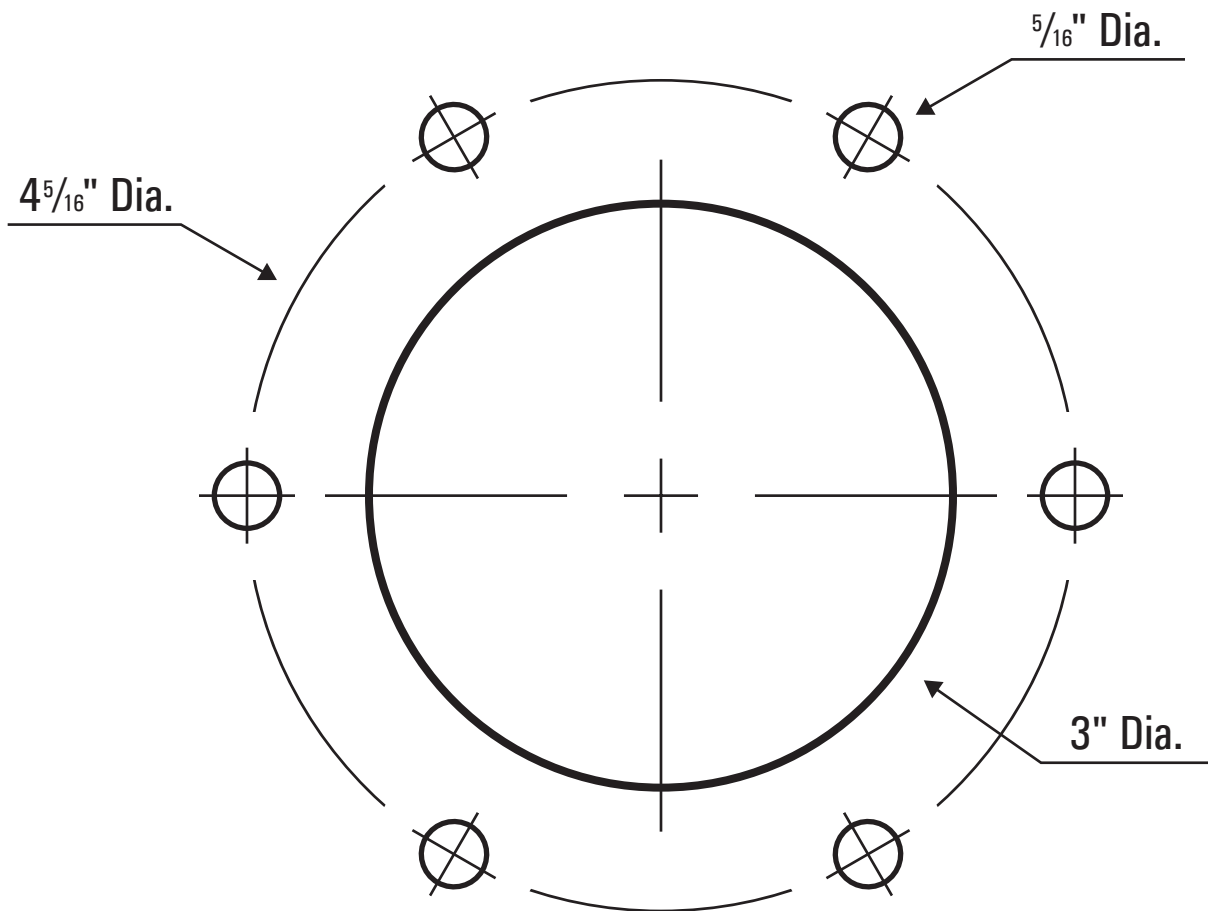

# LID MOUNTING TEMPLATE

FOR STANDARD 14" TALL DUST DEPUTY CYCLONES

**1:1 SCALE. DO NOT ALTER DOCUMENT SIZE WHEN PRINTING**